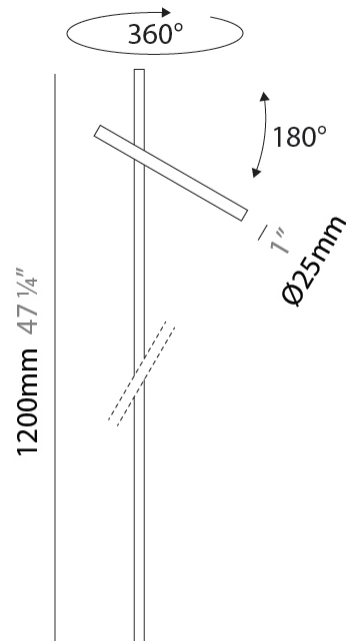

SHANGHAI POST

E9B243-

base number   Color   Finish
Temperature   Options

1. To build a product code in our configurator select the specify button on the base model # product page
2. To build a manual product code on this datasheet choose from the options listed below in blue font and add the suffix to the base model #

GENERAL

Series: Shanghai
Brand: Platek
Division: Exterior
Mounting Type: Post
Mounting Location: Above Ground
Subcategory: Bollard - Garden

PHYSICAL

Shape: Abstract
Diameter (mm): 25
Diameter (in): 1
Height (mm): 1200
Height (in): 47 1/4
Extension (mm): 350
Extension (in): 13 3/4
Light Distribution: Direct
Screws: No visible screws
Fixture Finish: [ANT](#) / [BLK](#) / [BRZ](#) / [COR](#) / [FGR](#) / [GRY](#) / [RSB](#) / [WHI](#)
Fixture Material: Aluminum

ELECTRICAL

Lamp Type: LED
Input Wattage (W): 7.3
Total Output Wattage (W): 6.4
Dimming: Non-Dimmable
Driver Included: No
Driver Location: Remote
Driver Type: Constant Voltage - Universal
Driver Class: Class 2
Input Voltage (V): 120 - 277
Output Voltage (V): 24
Upon Request: SC power - DPH0300024ST (Phase Dimming)

LED

Color Temperature (°K): [2700](#) / [3000](#)
Max. Delivered Lumen (lm): 530
Nominal Lumen (lm): 700
CRI: >90 CRI
Lamp Life (hrs): 60000

OPTICAL

Optic°: 120

RATINGS AND CERTIFICATIONS

Certified By: Certified for North American Standards
IP rating: IP65
IK Rating: IK05